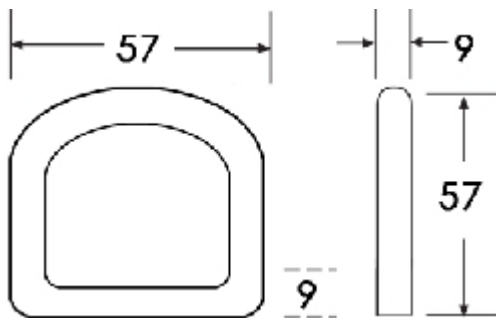

GT Factors

GT Factors

DR3530W

Description: Wire Delta Ring 35mm 3000Kgs.

Drawing:

Â

[Vendor Information](#)