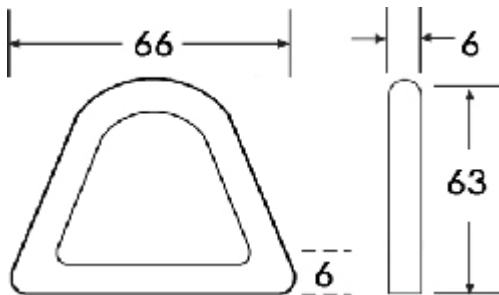

GT Factors

GT Factors

DR5010W-6

Description: Wire Delta Ring 50mm 1000Kgs (6mm Wire) Breaking Strength.

Drawing:

[Vendor Information](#)