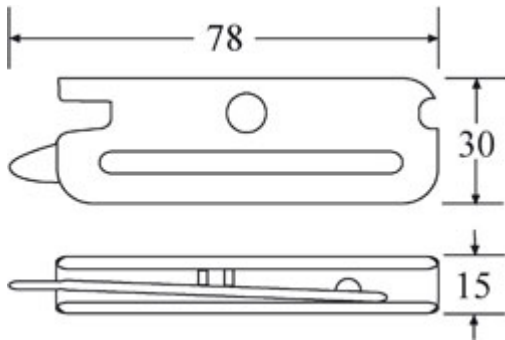

GT Factors

GT Factors

ET5020

Description: 50mm 2000Kgs sprung loaded E Track Fitting. Used in our range of internal Cargo Straps.

Drawing:

[Vendor Information](#)